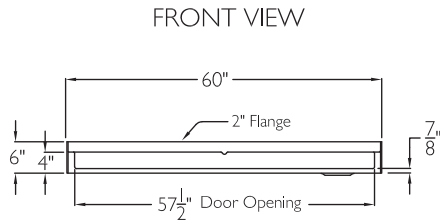

Accessible Shower Pan 60" x 36"

Vida Collection

MODEL RBX6036BFP LR

Note: Shower pan LH drain shown

Exterior Dimensions: 60 W x 36 D x 6 H

Interior Dimensions: 57 W x 31 D clear floor space

FEATURES

inches

Lifetime Limited Warranty

*See terms and conditions for details.

COLOR & TRIM OPTIONS

Standard Color	Code
White	WT

Accessible Shower Pan 60" x 36"

MODEL RBX6036BFP LR

COMES WITH NO CAULK DRAIN and Square Strainer Plate
Cutaway Drain Detail

FEATURES Dimensional Tolerance $\pm 3/8$ ". Dimensions needed for site preparation should be measured from the unit. American Bath Group assumes no responsibility for preparatory work.

Type and Model #	Material	Wall Finish	Pieces	Pkg. Wt. lbs
RBX6036BFP LR	AcrylX™	N/A	1	134 w/Pallet

DIMENSIONS

Specifications	inches
Exterior Dimensions	60 x 36 x 6
Interior Dimensions	57 x 31 clear floor space

FRAME-IN DIMENSIONS

A	B	C	D
60 1/4	8 9/16	17	36