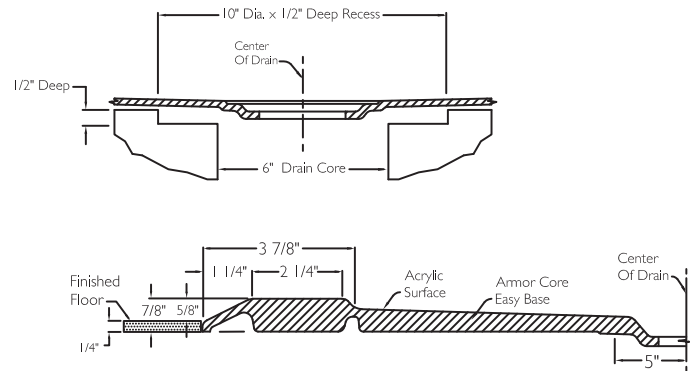

Accessible Shower Pan 60" x 36"

Vida Collection

MODEL RBX6036BFP LR

Note: Shower pan LH drain shown

Exterior Dimensions: 60 W x 36 D x 6 H

Interior Dimensions: 57 W x 31 D clear floor space

FEATURES

inches

- 1-piece Barrier Free Shower Pan
- Pre-levell'd shower base, no recess necessary (concrete or slab floor; drain area does require a 10" x 10")
- Textured slip-resistant floor
- Left or right drain location, ideal for bathtub replacement
- Drain included, square plate, chrome finish, no caulk
- Works with all wall materials and finishes
- Adaptable for shower doors
- Consistent nailing flange
- Underside of pan is smooth and pre-levell'd for easy installation

Lifetime Limited Warranty

*See terms and conditions for details.

COLOR & TRIM OPTIONS

Standard Color	Code
White	WT

Accessible Shower Pan 60" x 36"

MODEL RBX6036BFP LR

COMES WITH NO CAULK DRAIN and Square Strainer Plate
Cutaway Drain Detail

DIMENSIONS

Specifications	inches
Exterior Dimensions	60 x 36 x 6
Interior Dimensions	57 x 31 clear floor space

FRAME-IN DIMENSIONS

A	B	C	D
60 1/4	8 9/16	17	36