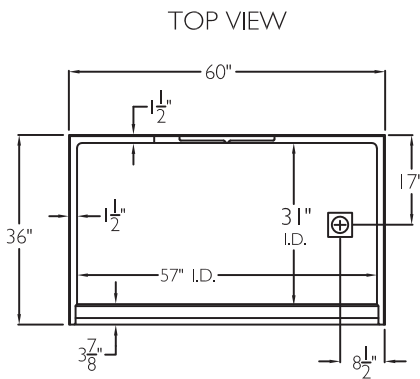

Accessible Shower Pan 60" x 36"

Vida Collection

MODEL RBX6036BFP LR

Note: Shower pan LH drain shown

Exterior Dimensions: 60 W x 36 D x 6 H

Interior Dimensions: 57 W x 31 D clear floor space

FEATURES

inches

Lifetime Limited Warranty

*See terms and conditions for details.

COLOR & TRIM OPTIONS

Standard Color	Code
White	WT

Accessible Shower Pan 60" x 36"

MODEL RBX6036BFP LR

COMES WITH NO CAULK DRAIN and Square Strainer Plate
Cutaway Drain Detail

FEATURES Dimensional Tolerance $\pm 3/8$ ". Dimensions needed for site preparation should be measured from the unit. American Bath Group assumes no responsibility for preparatory work.

Type and Model #	Material	Wall Finish	Pieces	Pkg. Wt. lbs
RBX6036BFP LR	AcrylX™	N/A	1	134 w/Pallet

DIMENSIONS

Specifications	inches
Exterior Dimensions	60 x 36 x 6
Interior Dimensions	57 x 31 clear floor space

FRAME-IN DIMENSIONS

A	B	C	D
60 1/4	8 9/16	17	36